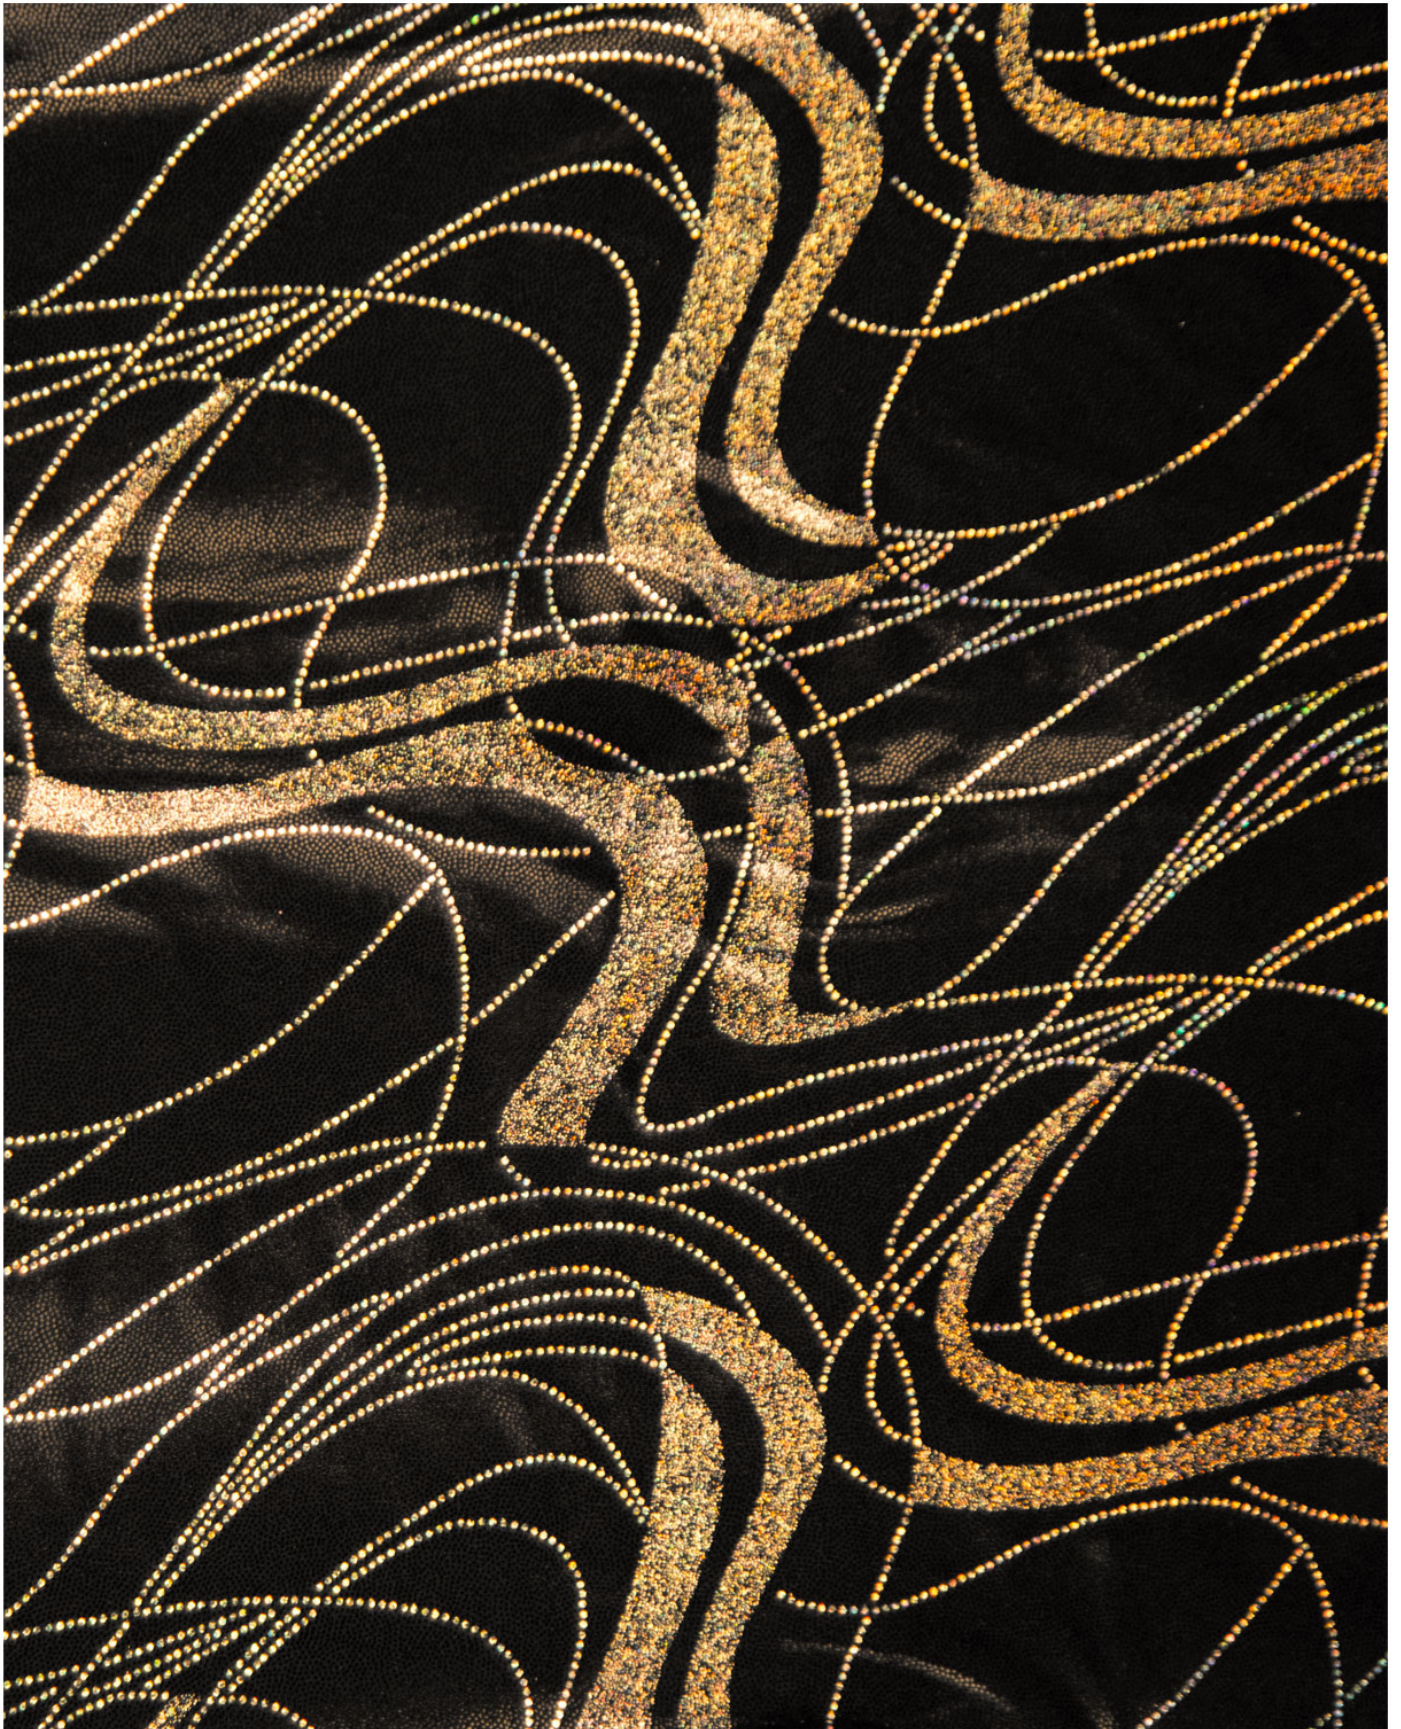

# ART. SKATE

LYCRA LAMINATA - LYCRA LUREX - LYCRA LAMINE - LYCRA LAMINADA  
NYLON 80% - ELASTAN 20%

STUDIODANZA S.R.L

Via Roma,33 - 81022 Casagiove (CE) - ITALIA Tel: +39 0823 495 073 - +39 393 872 08 97 - info@studiodanza.com - WWW.STUDIODANZA.COM

# ART. SKATE

LYCRA®  
ONLY BY DUPONT

LYCRA LAMINATA - LYCRA LUREX - LYCRA LAMINE - LYCRA LAMINADA  
NYLON 80% - ELASTAN 20%

NERO 1

ROSSO 6

ORO 8

GIALLO 7

TURCHESE 5